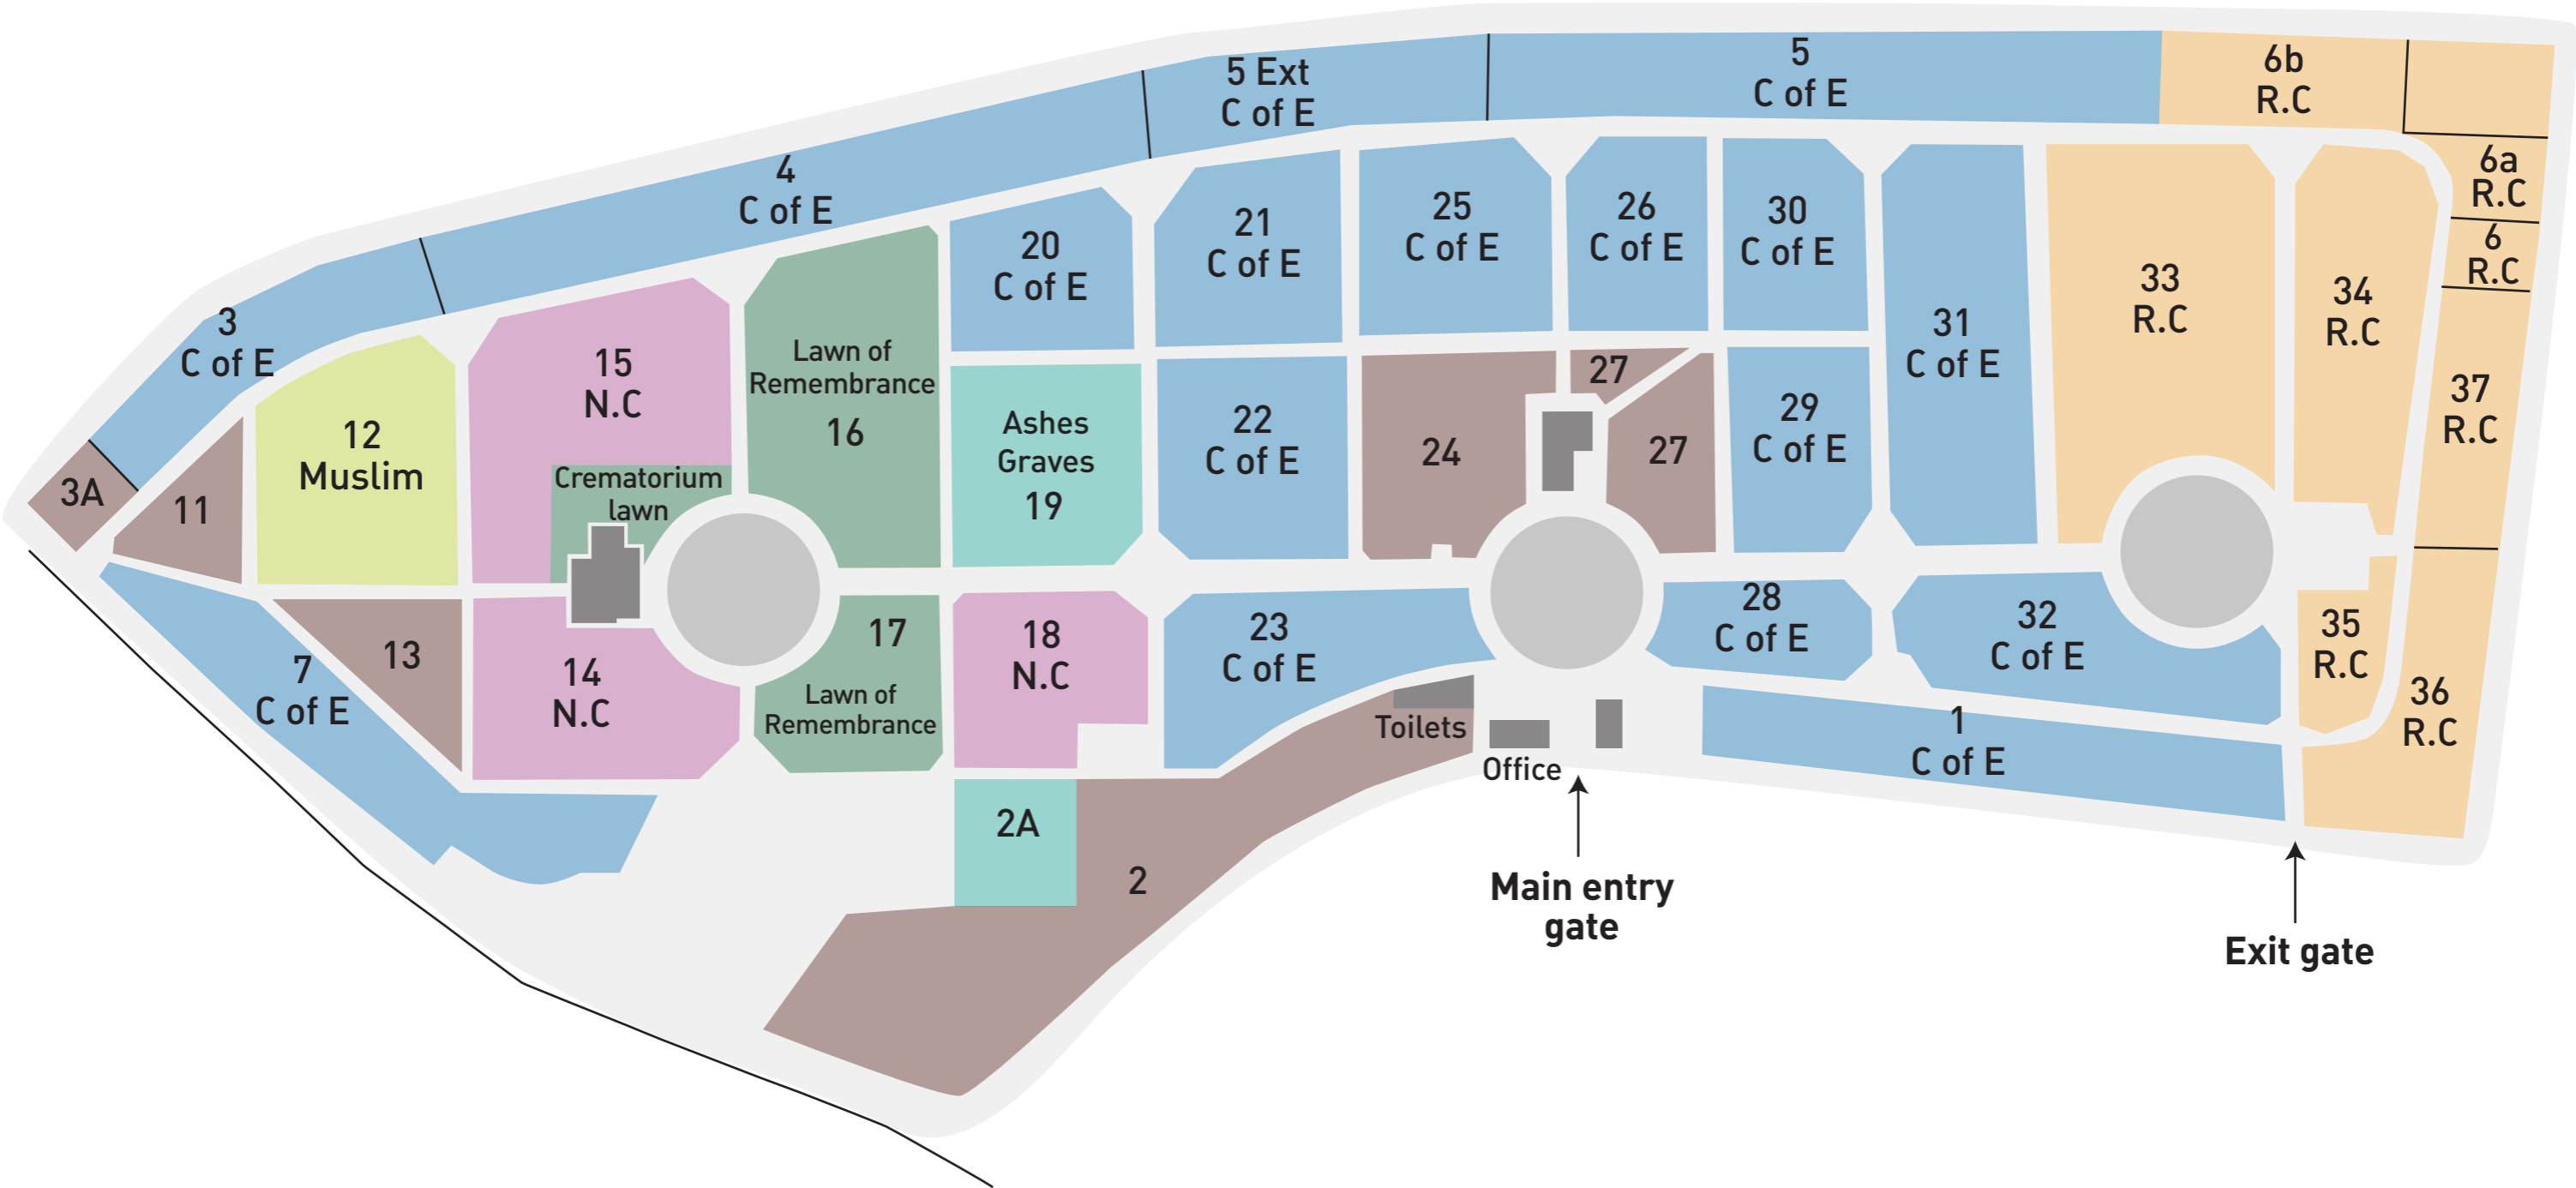

# Agecroft Cemetery Bereavement Services

<span style="color: blue;">■</span> Church of England burial plots	<span style="color: teal;">■</span> Cremated remains burial plots
<span style="color: orange;">■</span> Roman Catholic burial plots	<span style="color: lightgreen;">■</span> Garden / lawn
<span style="color: limegreen;">■</span> Muslim burial plot	<span style="color: brown;">■</span> Unused
<span style="color: purple;">■</span> Non Conformist burial plots	<span style="color: grey;">■</span> Building